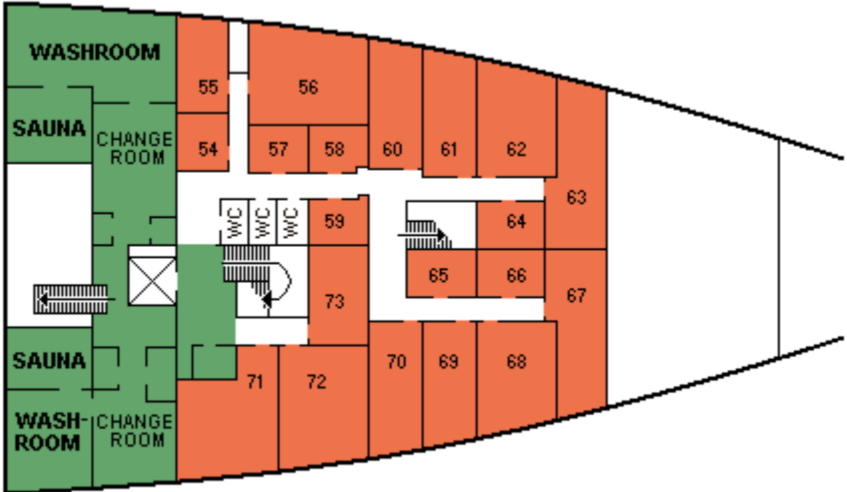

C-DECK

Valkeat Laivat ~ De Vita Båtarna ~ The White Ships